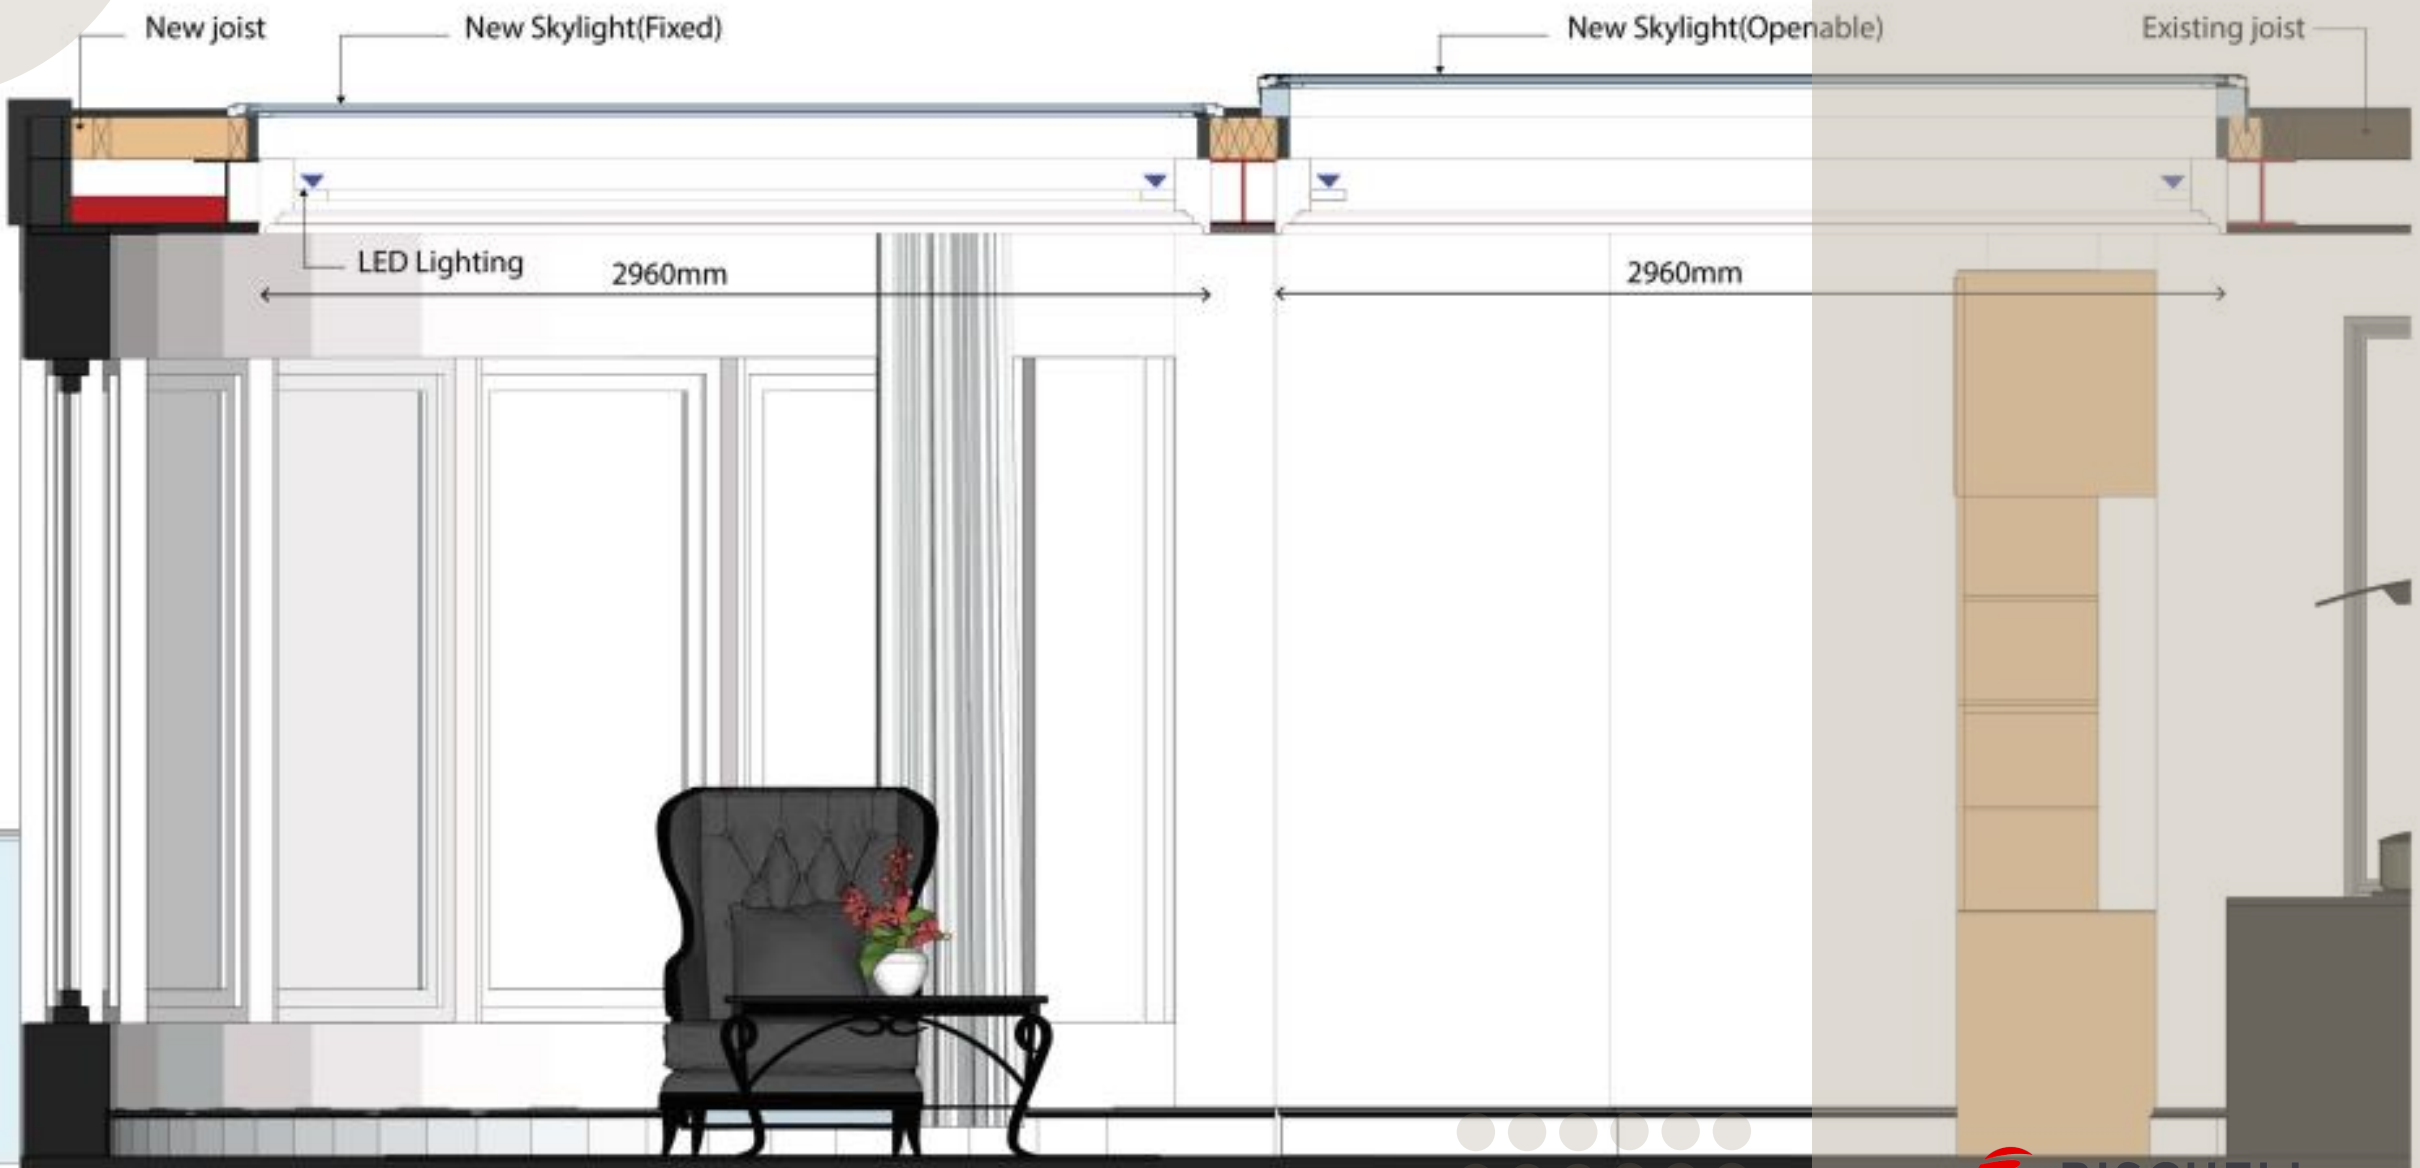

WESTMINSTER

BISCHELL
THE DESIGN & BUILD COMPANY

MASTER BEDROOM EN-SUITE VIEW

GUESTROOM EN-SUITE VIEW

SECTION DETAIL (NON SCALE)

EXTERNAL VIEW