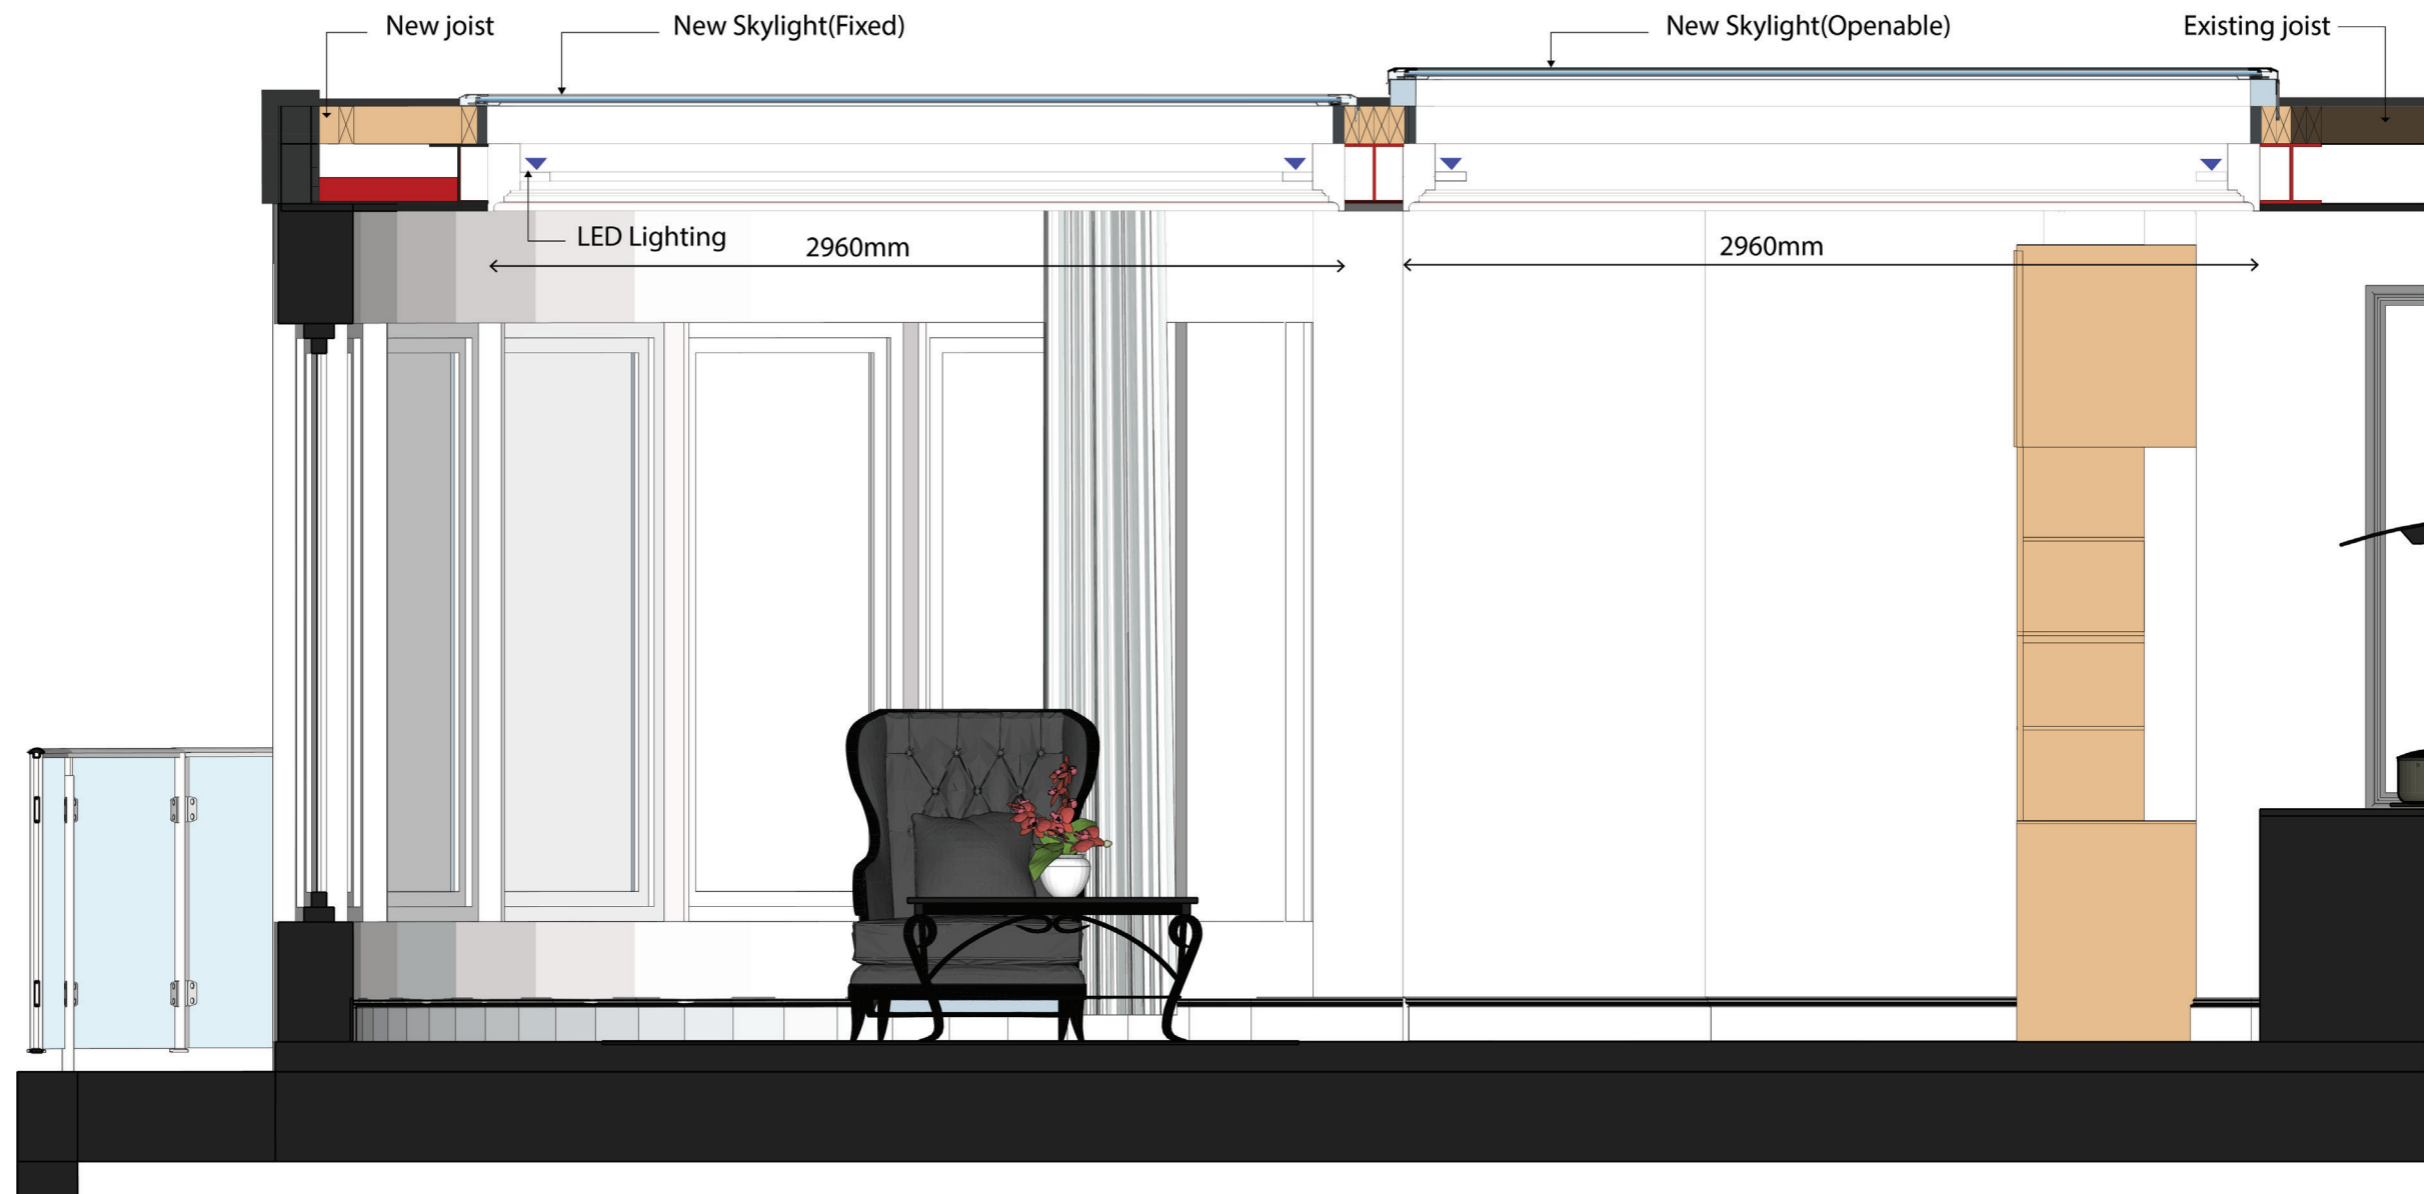

79 Marsham St, Westminster, SW1P 4SB

LIVINGROOM VIEW 1

LIVINGROOM VIEW 2

MASTER BEDROOM VIEW

GUESTROOM EN-SUITE VIEW

MASTER BEDROOM EN-SUITE VIEW

HALLWAY VIEW

SECTION DETAIL (NON SCALE)

EXTERNAL VIEW